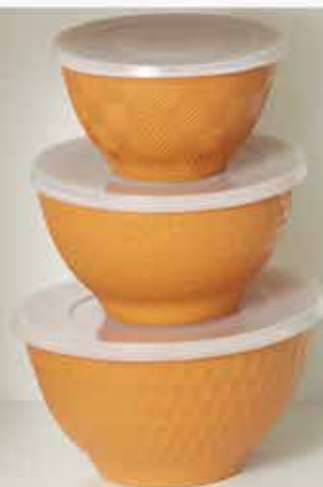

DOG DAYS

ECO LUX COLLECTION