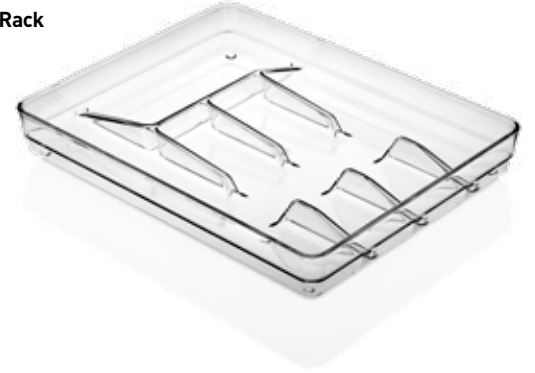

Transparent Acrylic Cutlery Rack

Şeffaf Raf İçi Kaşıklık

Code: **1950**

Packing: **Bulk Pack**

CBM: **0,035**

Net Weight: **6,00 Kg**

Gross Weight: **6,46 Kg**

CTN: **12 Pcs**

Barcode: **8698540119508**