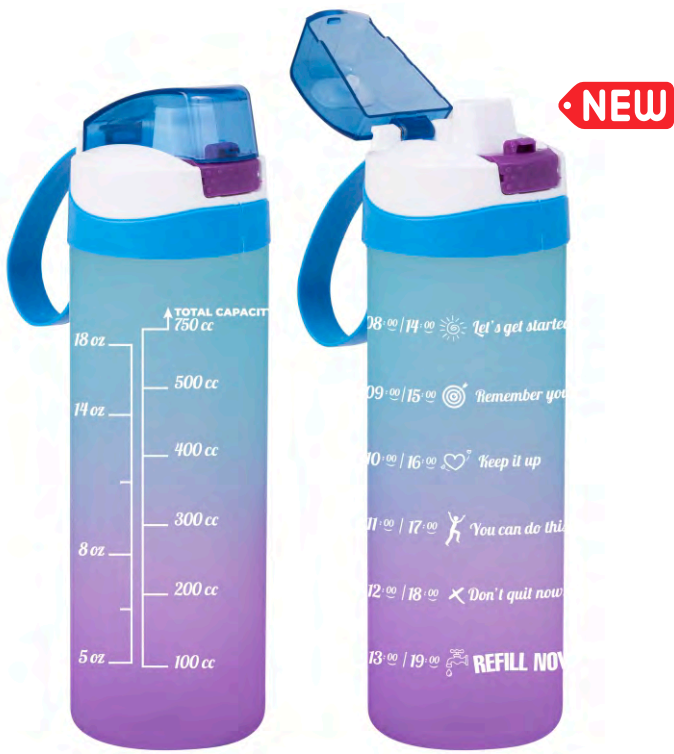

Soft Touch Handle

One Touch Open

Easy Button

Dust Proof

161670-160
 Decorated Bottle - PC
 Desenli Matara - PC
 24 pcs 750 cc
 Master Carton

161670-161
 Decorated Bottle - PC
 Desenli Matara - PC
 24 pcs 750 cc
 Master Carton