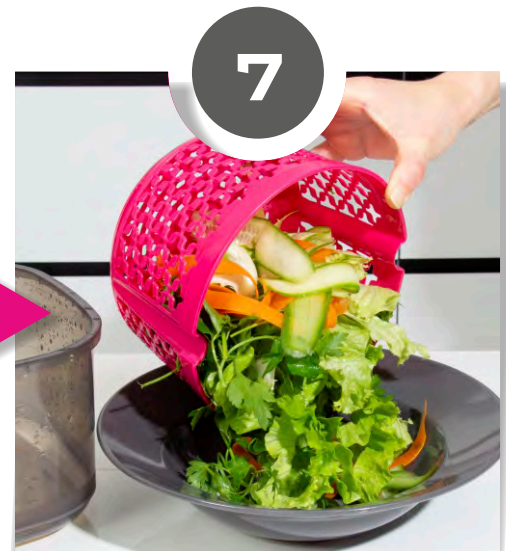

7. You can serve the dried salad ingredients.