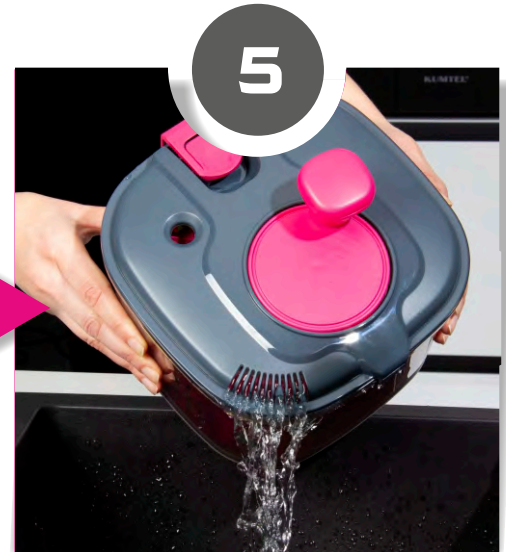

 8 699038 1085305

1. The cover can be easily locked and unlocked by one hand.

2. It has 4,2 liter bowl capacity.

3. It has an opening that allows adding water inside.

4. Salad ingredients can be easily washed by turning the handle clockwise or counterclockwise. Anti-slip base material provides practical usage.