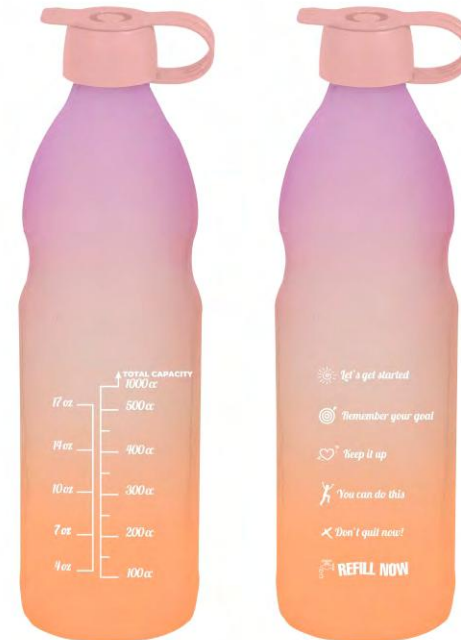

NEW

111657-160
Decorated Bottle
Desenli Şişe
12 pcs 1 lt
Tray Shrink

8 699038 1104952

NEW

111657-161
Decorated Bottle
Desenli Şişe
12 pcs 1 lt
Tray Shrink

8 699038 1104969

NEW

111657-162
Decorated Bottle
Desenli Şişe
12 pcs 1 lt
Tray Shrink