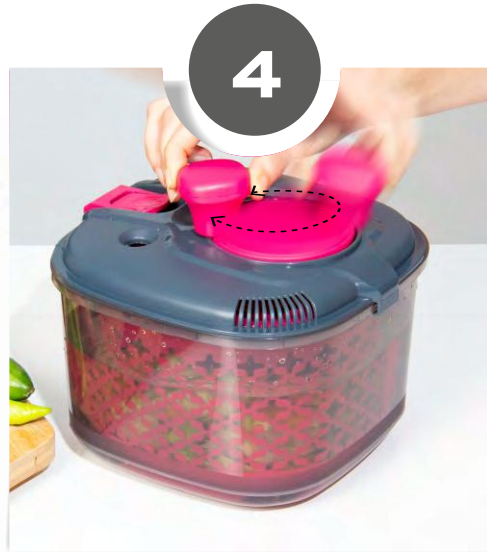

 8 699038 1085305

1. The cover can be easily locked and unlocked by one hand.

2. It has 4,2 liter bowl capacity.

3. It has an opening that allows adding water inside.

4. Salad ingredients can be easily washed by turning the handle clockwise or counterclockwise. Anti-slip base material provides practical usage.