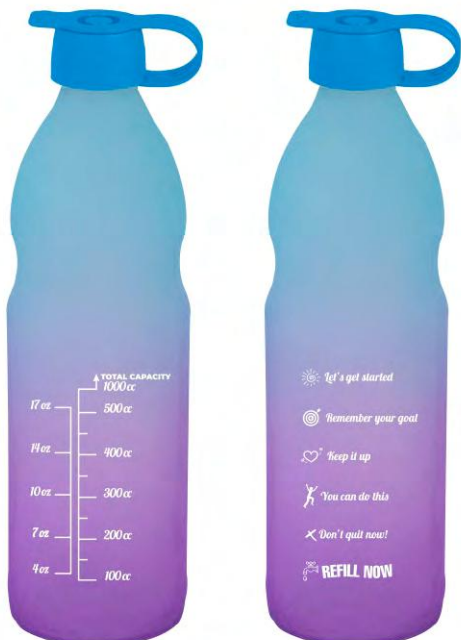

111657-160
Decorated Bottle
Desenli Şişe
12 pcs 1 lt
Tray Shrink

8 699038 1104952

NEW