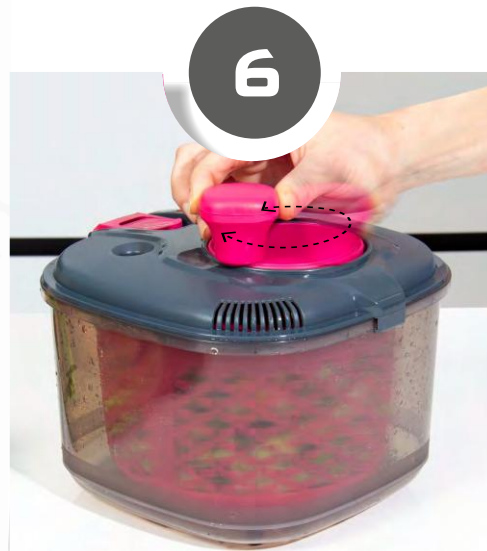

6. Salad ingredients are dried by turning the handle.