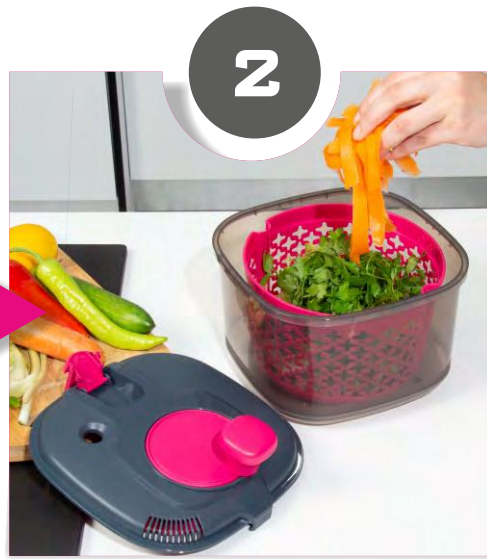

 8 699038 1085305

1. The cover can be easily locked and unlocked by one hand.

2. It has 4,2 liter bowl capacity.

3. It has an opening that allows adding water inside.

4. Salad ingredients can be easily washed by turning the handle clockwise or counterclockwise. Anti-slip base material provides practical usage.