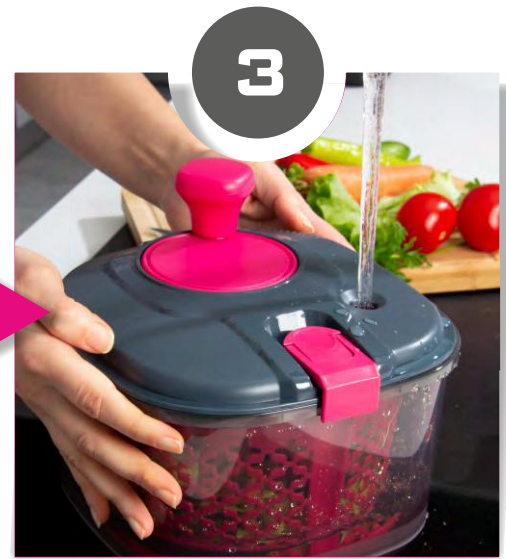

 8 699038 1085305

1. The cover can be easily locked and unlocked by one hand.

2. It has 4,2 liter bowl capacity.

3. It has an opening that allows adding water inside.

4. Salad ingredients can be easily washed by turning the handle clockwise or counterclockwise. Anti-slip base material provides practical usage.