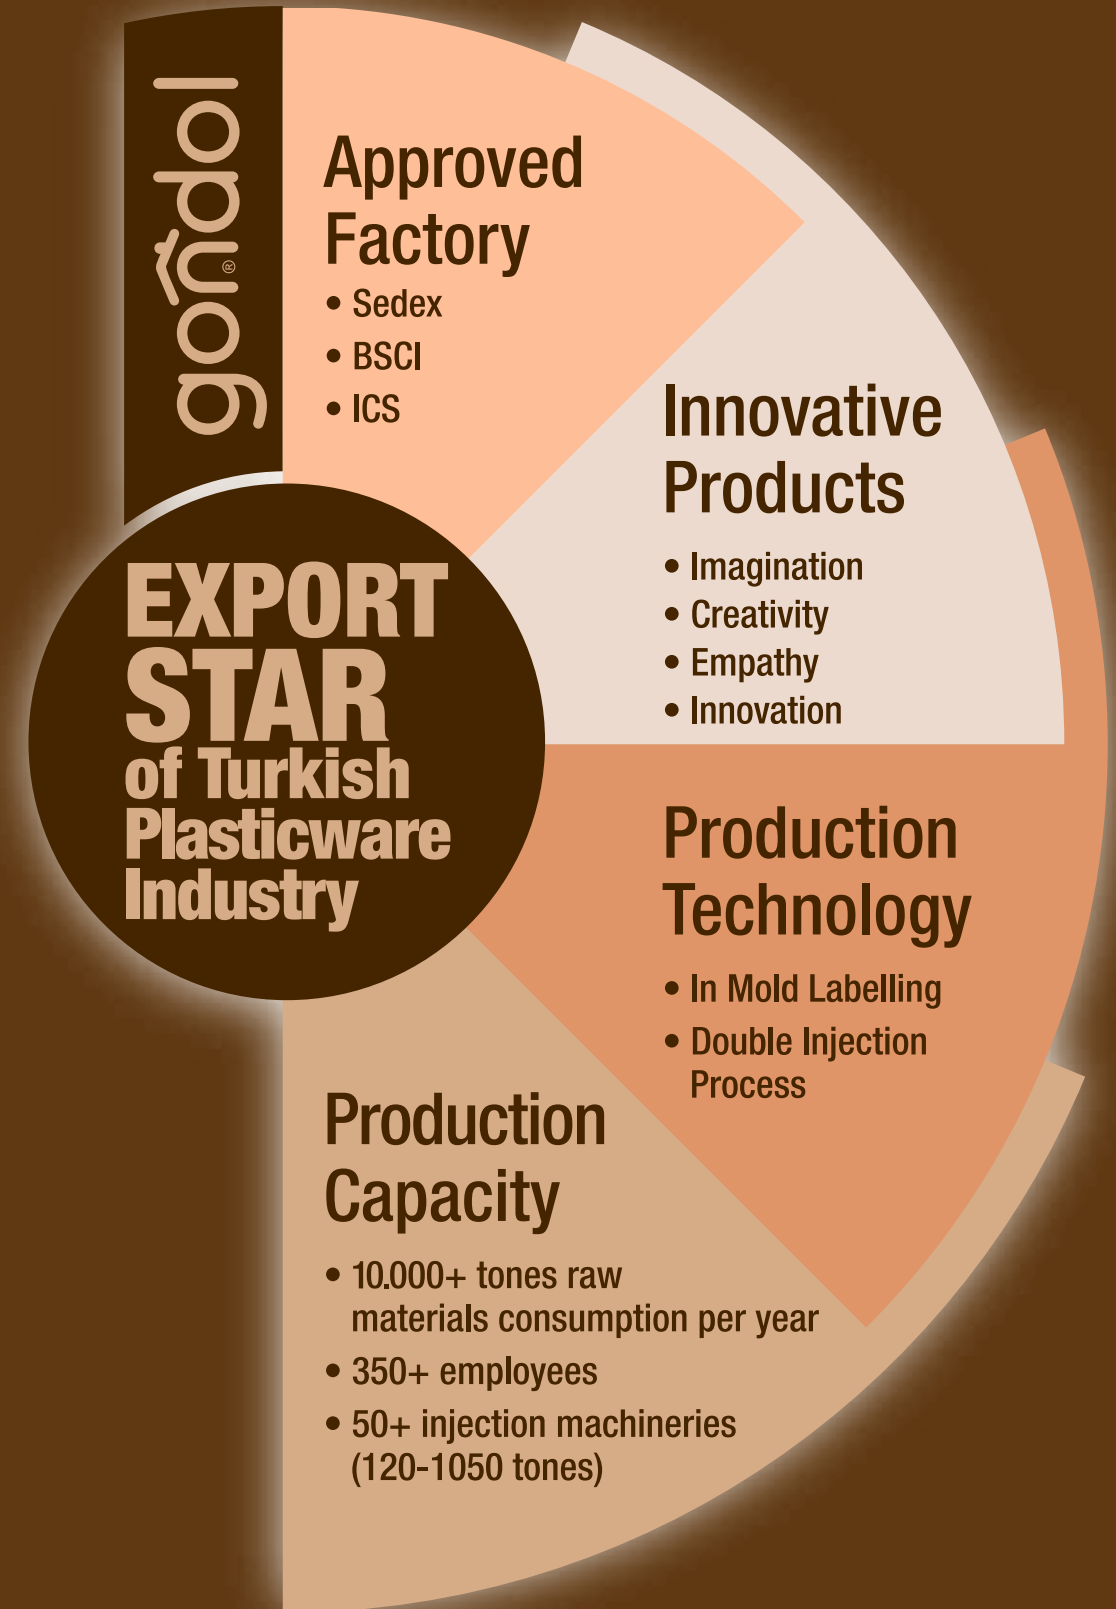

COMMITMENTS

With the philosophy of “sustainability”, the strong reputation of the Gondol brand is preserved, its operating competence and license are constant, profitability grows and all stakeholders are protected

SOCIETY

Gondol Plastic; to create value for its existence and to provide benefits have close positive relationships with local and global communities. On the basis of this is the commitment to the welfare and development of its employees and the support for social and humanitarian projects.

ENVIRONMENT

Gondol Plastic; By reducing emissions, protecting natural resources and optimizing the use of sustainable energy and materials, commits for continuous development for production process and environmental performance of products

CUSTOMERS AND PRODUCTS

Gondol Plastik declares its commitment to providing exceptional and functional products that meet the needs of its customers and to support transition to a society with a lower carbon footprint.

VENDORS

Gondol Plastic, during the supply chain, expects the most responsive behavior and the highest performance standards. Just and responsible business practices supports and always encourages cooperation in search of a sustainable solution