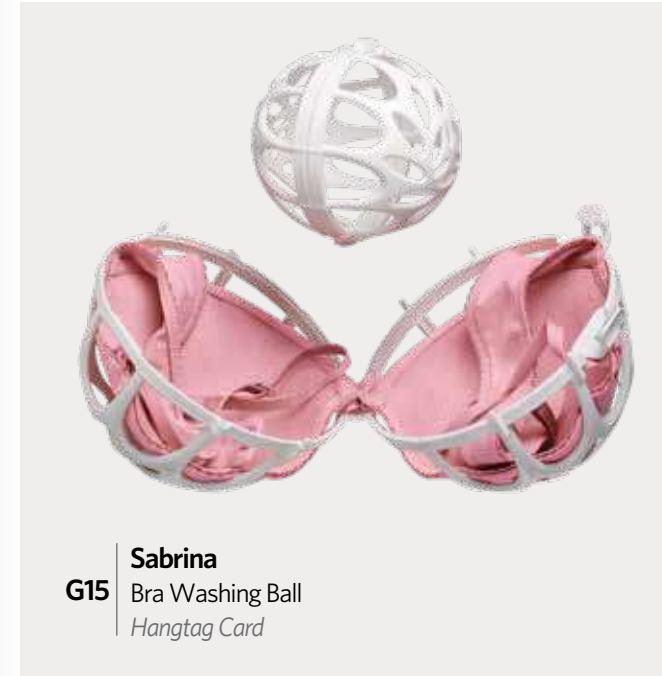

G550 **Bio**
Hangable Trash Bin 2,20 lt
w: 175 • l: 305 • h: 90 mm
Sticker