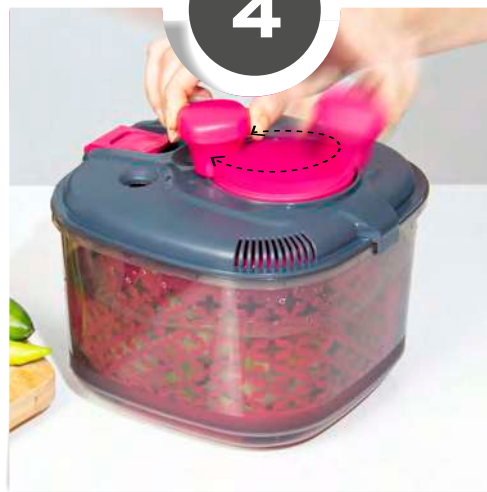

1

1. The cover can be easily locked and unlocked by one hand.

2

2. It has 4,2 liter bowl capacity.

3

3. It has an opening that allows adding water inside.

4

4. Salad ingredients can be easily washed by turning the handle clockwise or counterclockwise. Anti-slip base material provides practical usage.