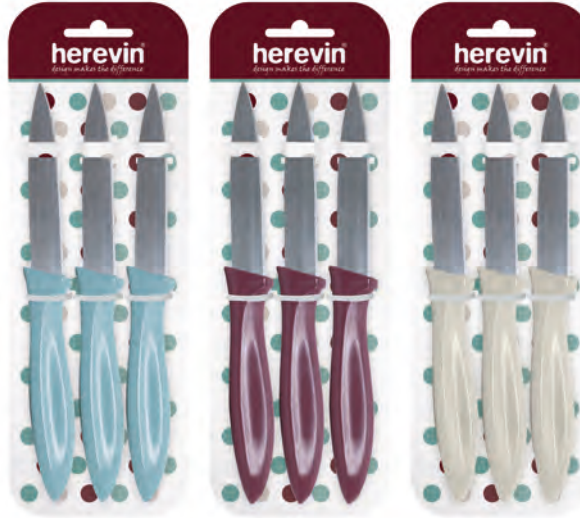

NEW

361203-000
18 cm Paring Knife
18 cm Bıçak
96 pcs
Sleeve Pack

816990381030756

361220-590
2 pcs 9 cm Paring Knife Set
İkili 9 cm Bıçak Seti
36 sets
Sleeve Pack

816990381077263

NEW

361222-590
3 pcs 9 cm Paring Knife Set
Üçlü 9 cm Bıçak Seti
36 sets
Sleeve Pack

816990381077287

NEW

361224-590
6 pcs 9 cm Paring Knife Set
Altılı 9 cm Bıçak Seti
36 sets
Sleeve Pack

816990381077300