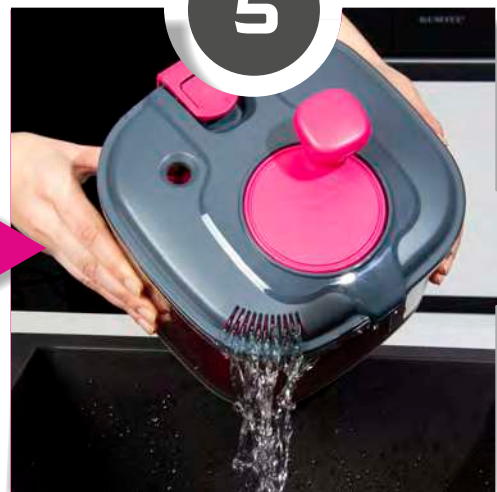

5

5. The strainer in the corner of the cover, allows pouring the water out easily.