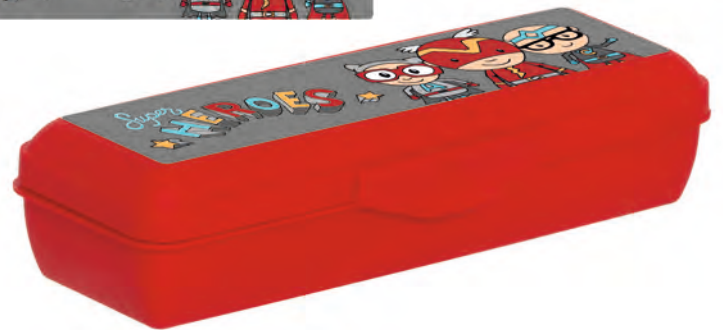

NEW

161415-380
Decorated Bottle - PC
Desenli Matara - PC
24 pcs 0,50 lt
Master Carton ●

8169903810682611

NEW

161415-340
Decorated Bottle - PC
Desenli Matara - PC
24 pcs 0,50 lt
Master Carton ●

8169903810666561