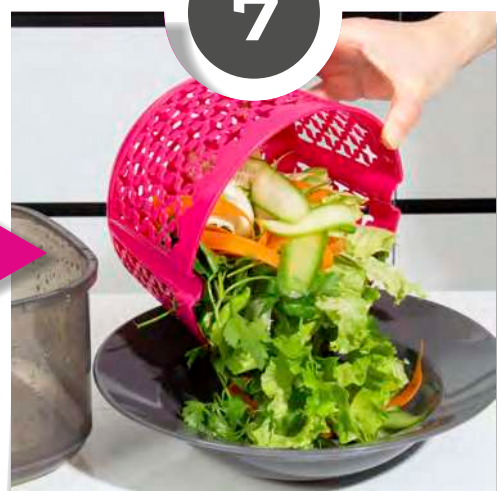

7

7. You can serve the dried salad ingredients.