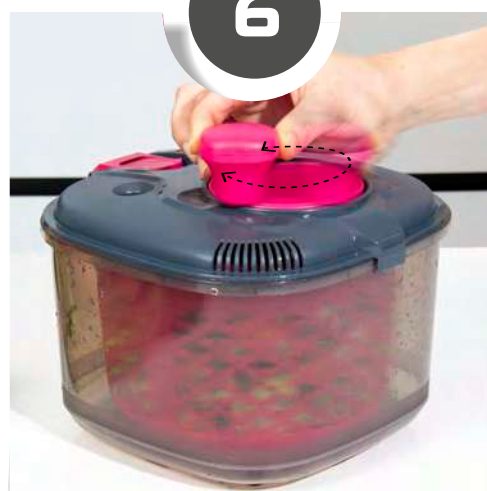

6

6. Salad ingredients are dried by turning the handle.